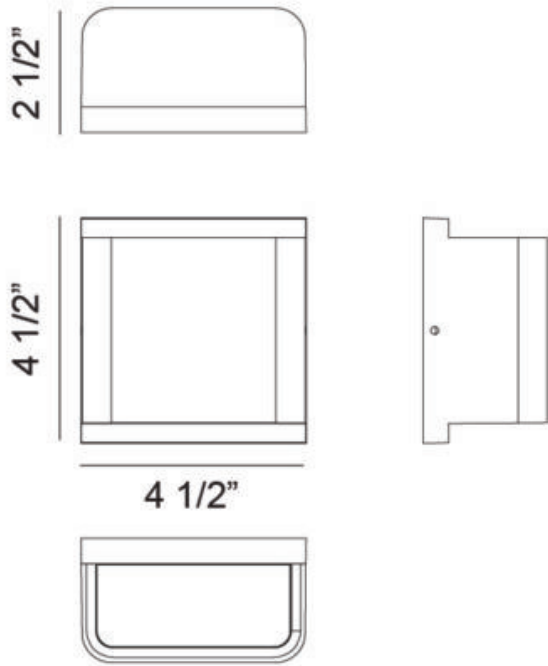

Location: _____ SPEC #: _____

Approved On: _____ Approved By: _____

OUTDOOR LIGHTING

Description

Notch

A sleek, contemporary outdoor light in a Matte Black finish. Its minimalist design casts a refined downward wash of light, adding modern elegance to entryways, patios, and architectural exteriors.

E21605MB

Specifications

FINISH	Matte Black
DIMENSION	4 1/2"W x 4 1/2"H x 2 1/2"E
H/CTR	2 1/4"
LAMPING	1 x 10W LED 120V
INITIAL LUMEN	1000
DELIVER LUMEN	525.2
CRI(RA)	90
LED AVERAGE RATED LIFE	50,000 hours
COLOR TEMP	3000K
LOCATION	Wet
WARRANTY	5 years Warranty on LED Board